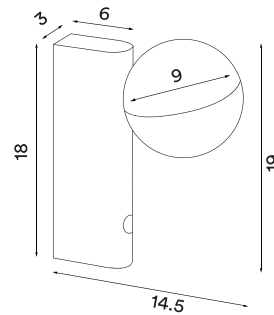

**Switch:** 3-step touch dimmer (on lamp)

**Bulb:** Integrated LED 6 W, 550 lm, 2700 K, CRI > 85, step dim

**Voltage:** 220V - 240V - 50/60Hz

**Net weight:** 1.0 kg

**Minimum order size:** 2

**Spare parts available:** Light diffuser glass

## Dimensions and light direction: