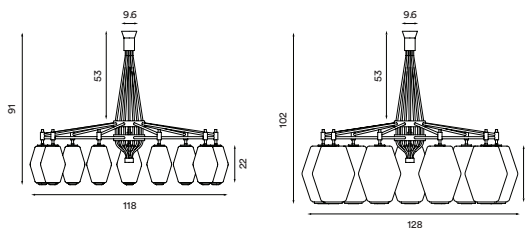

Product type: Pendant lamp series

Design: Birger Dahl, 1956

Shade material: Glass

Shade colour: Opal white matt

Body material: Steel

Body colour: Brass or black/brass

Wire: Black rubber, 370 cm

Bulbs: E27, Max. 9 x 7 W LED only (small glass),
E27, Max. 9 x 13 W LED only (large glass)

Voltage: 220V - 240V - 50Hz

Net weight: 24.5 kg (small glass),
39.0 kg (large glass)

Minimum order size: 1

Spare parts available: Light diffuser ring,
glass shade

Dimensions and light direction:

Recommended bulbs: