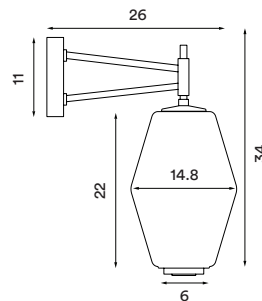

Dahl wall

Dahl wall base black/brass – *Item no. 501*

Dahl small glass shade – *Item no. 465*

Product type: Wall lamp

Design: Birger Dahl, 1956

Shade material: Glass

Shade colour: Opal white matt

Body material: Steel

Body colour: Black/brass

Wire: Black, 200 cm (with on/off switch)

Bulb: E27, Max. 7 W LED only

Voltage: 220V - 240V - 50Hz

Net weight: 1.0 kg

Minimum order size: 2

Spare parts available: Light diffuser ring,
glass shade, wall bracket

Dimensions and light direction:

Recommended bulb:

LED – 5 W