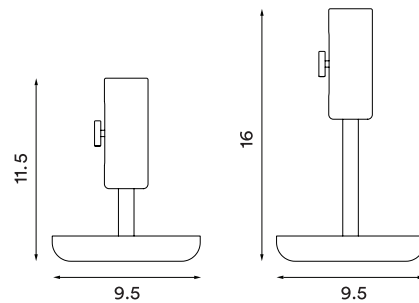

Net weight H16: 0.20 kg (black and white versions), 0.28 kg (brass version)

Minimum order size: 4

Dimensions (cm):

Granny candle holder

Granny H32.5 black
- Item no. 3144

Granny H32.5 white
- Item no. 3142

Colours: Black, white or brass

Net weight H32.5: 0.5 kg (black and white versions), 0.6 kg (brass version)

Net weight H44: 0.5 kg (black and white versions), 0.6 kg (brass version)

Minimum order size: 2

Dimensions (cm):