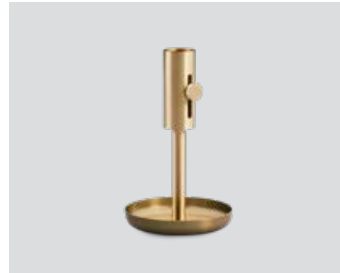

Granny candle holder

Granny H11.5 black
- Item no. 806

Granny H11.5 white
- Item no. 808

Granny H11.5 brass
- Item no. 805

Granny H16 black
- Item no. 807

Granny H16 white
- Item no. 809

Granny H16 brass
- Item no. 804

Product type: Candle holder series

Design: Rudi Wulff, 2015

Materials: Steel and brass (black and white versions), solid brass (brass version)

Colours: Black, white or brass

Net weight H11.5: 0.18 kg (black and white versions), 0.26 kg (brass version)

Net weight H16: 0.20 kg (black and white versions), 0.28 kg (brass version)

Minimum order size: 4

Dimensions (cm):

Granny candle holder

Granny H32.5 black
- Item no. 3144

Granny H32.5 white
- Item no. 3142

Granny H32.5 brass
- Item no. 3140

Granny H44 black
- Item no. 3145

Granny H44 white
- Item no. 3143

Granny H44 brass
- Item no. 3141

Product type: Candle holder series

Design: Rudi Wulff, 2022

Materials: Steel and brass (black and white versions), solid brass (brass version)