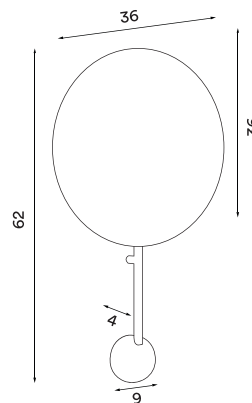

Ink wall

Ink wall black
– Item no. 269

Product type: Wall lamp

Design: Felix Isidorsson, 2019

Shade and body material: Steel

Shade and body colour: Black

Shade inner colour: White

Wire: Black, 200 cm (with on/off switch)

Bulb: Integrated and dimmable LED 6 W, 550 lm, 2700 K, CRI > 85.

Voltage: 220V - 240V - 50/60Hz

Net weight: 1.8 kg

Minimum order size: 2

Spare parts available: LED module

Dimensions and light direction:

Light source included: