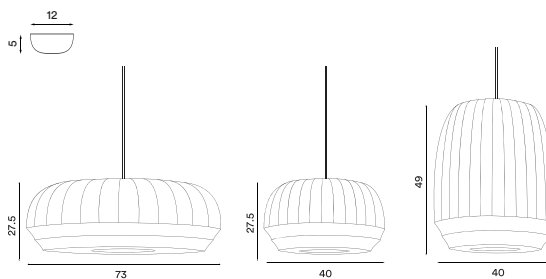

Tradition pendant

Tradition pendant tall
– Item no. 740

Tradition pendant large oval
– Item no. 741

Tradition pendant small
– Item no. 742

Product type: Pendant lamp series
Design: Morten & Jonas, 2022
Shade material: Knitted polyester textile, steel
Shade colour: Off-white
Wire: White silk, 370 cm
Bulb: E27, Max. 13 W LED only
Voltage: 220V - 240V - 50/60Hz
Net weight tall: 3.3 kg
Net weight large oval: 4.0 kg
Net weight small: 2.8 kg
Minimum order size: 1

Dimensions and light direction:

Recommended bulb:

LED – 11 W