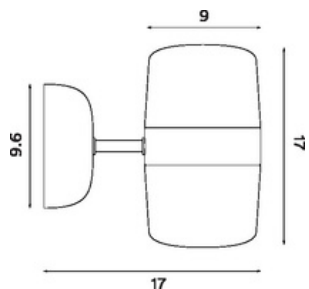

## Product information

Shade material: Glass

Shade colour: Opal white matt

Body material: Aluminium

Body colour: Brushed aluminium or black

Bulb: Integrated and dimmable LED 2 x 5 W, 1025 lm, 2700 K

Net weight: 0.8 kg

## Dimensions

Design by Birger Dahl

[Download images](#)

Award-winning designer Birger Dahl (1916–1998) was a pioneer of contemporary Scandinavian lighting. The mid-century years were a formative period of his work, when he forged his signature streamlined style and established a new vision of lighting design.