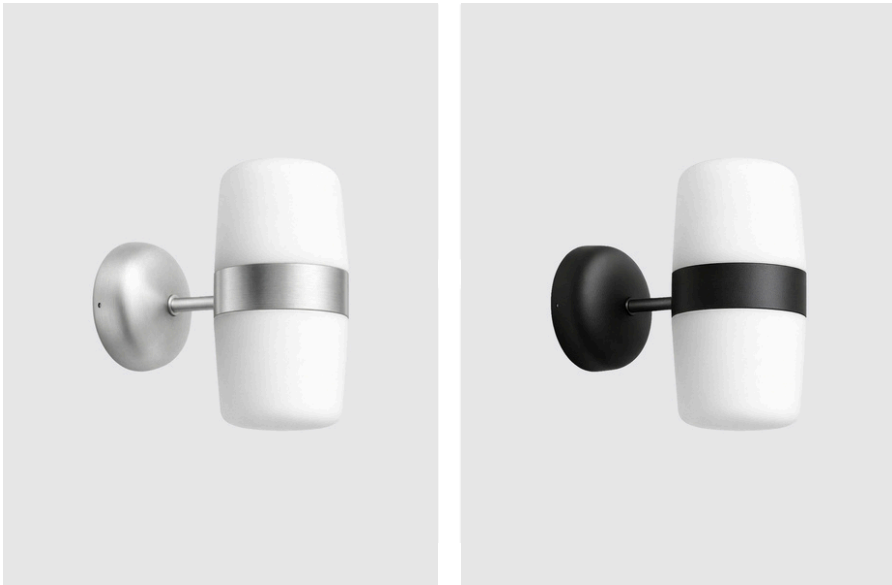

Models and prices

Press Release — Spring 2026

Hall wall lamp aluminium or black

NOK 3 390 / SEK 3 490

DKK 2 290 / EUR 309

Retailers and distribution:
See details at [northern.no](https://www.northern.no)